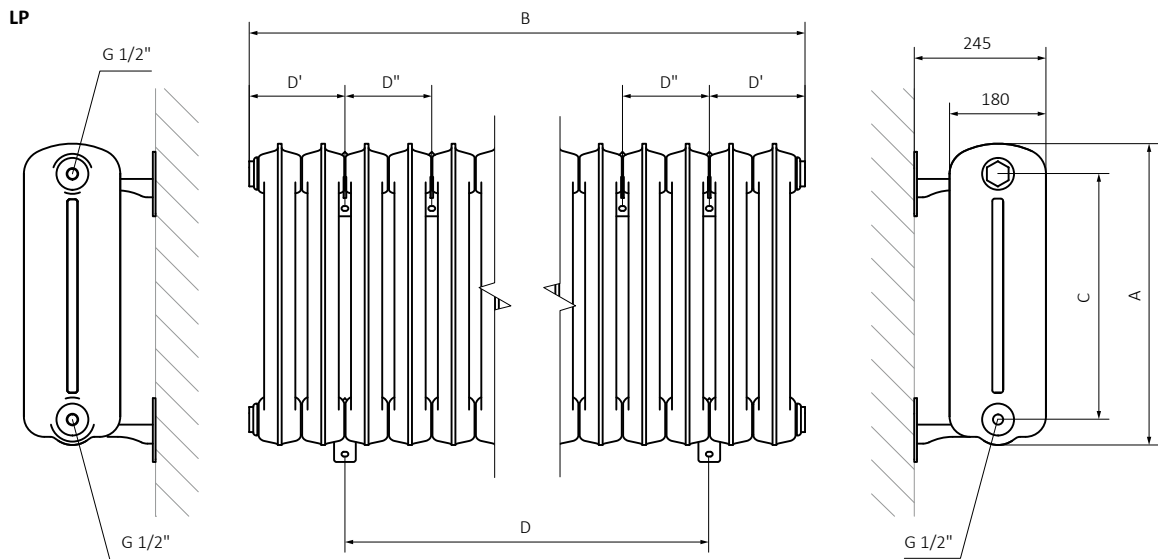

Plain

Wall mounted

Free standing