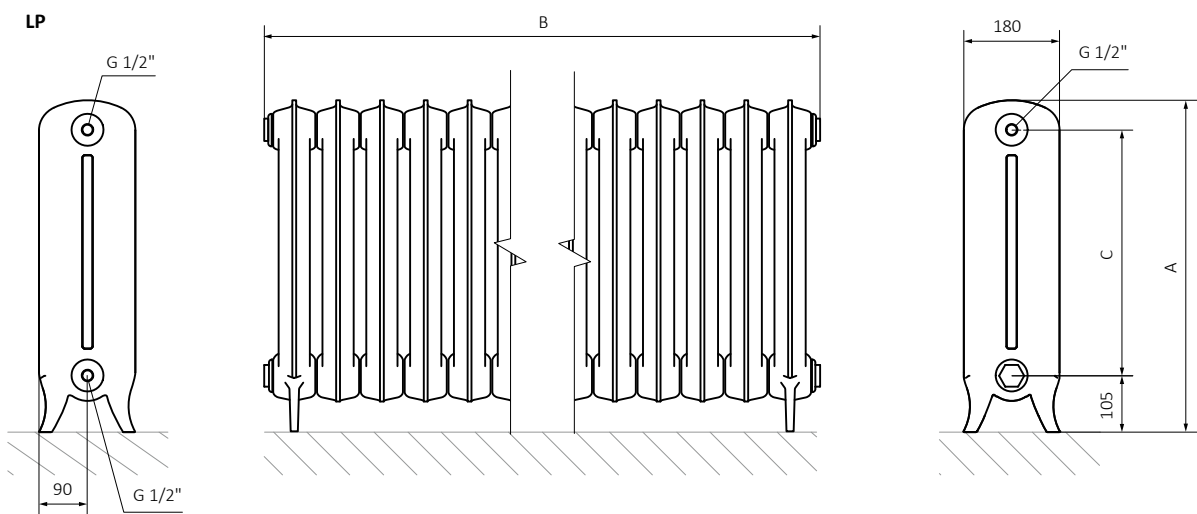

# Plain

A ↓ [mm]	B ↔ [mm]	C1 [mm]	75/65/20°C [W]	55/45/20°C [W]	D [mm]	D1 [mm]	D2 [mm]	 [dm <sup>3</sup> ]	 [kg]	Product code <small>(Configuration code p. 12)</small>
920	688	760	1192	636	–	–	–	33,12	96,30	WGPLF092068
920	770	760	1341	716	–	–	–	37,26	108,00	WGPLF092077
920	852	760	1490	795	–	–	–	41,40	119,70	WGPLF092085
920	934	760	1639	875	–	–	–	45,54	132,20	WGPLF092093
920	1016	760	1788	954	–	–	–	49,68	144,70	WGPLF092101
920	1098	760	1937	1034	–	–	–	53,82	155,60	WGPLF092109
920	1180	760	2086	1113	–	–	–	57,96	168,10	WGPLF092118
920	1262	760	2235	1193	–	–	–	62,10	179,00	WGPLF092126
920	1344	760	2384	1272	–	–	–	66,24	191,50	WGPLF092134
920	1426	760	2533	1352	–	–	–	70,38	202,40	WGPLF092142

Radiators made up of 13 sections and more are delivered in two or more batteries.

# Plain

Wall mounted

Free standing

A – Height B – Width C1-C5 – Distance between pipe centres D – Horizontal distance between mounting bracket centres