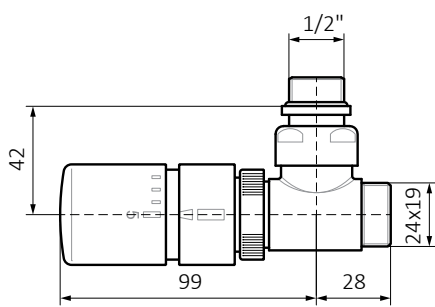

Angled thermostatic valve set

Colour Options: ● ○ ● ●

Connections:

Size	Colour	Product code
GZ 1/2" - Ø16x2, Ø15	Chrome	WRZTCG3-CR
GZ 1/2" - Ø16x2, Ø15	Satin	WRZTCG3-ST
GZ 1/2" - Ø16x2, Ø15	Black matt	WRZTCG3-CM
GZ 1/2" - Ø16x2, Ø15	Black gloss	WRZTCG3-CM

Angled thermostatic valve set

Angled thermostatic valve set

CYLINDER PREREGOLAZIONE / PRESETTING
SQUADRA / ANGLED DN15 1/2"

set-point	1	2	3	4	5	6	7	MAX
Kv	0,38	0,80	1,16	1,40	1,62	1,78	1,94	2,70