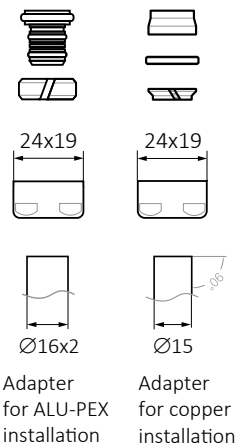

Angled thermostatic valve set

Colour Options: ● ○ ● ●

Connections:

Size	Colour	Product code
GZ 1/2" - Ø16x2, Ø15	Chrome	WRZTCG3-CR
GZ 1/2" - Ø16x2, Ø15	Satin	WRZTCG3-ST
GZ 1/2" - Ø16x2, Ø15	Black matt	WRZTCG3-CM
GZ 1/2" - Ø16x2, Ø15	Black gloss	WRZTCG3-CM

Angled thermostatic valve set

Angled thermostatic valve set

CYLINDER PREREGOLAZIONE / PRESETTING
SQUADRA / ANGLED DN15 1/2"

set-point	1	2	3	4	5	6	7	MAX
Kv	0,38	0,80	1,16	1,40	1,62	1,78	1,94	2,70