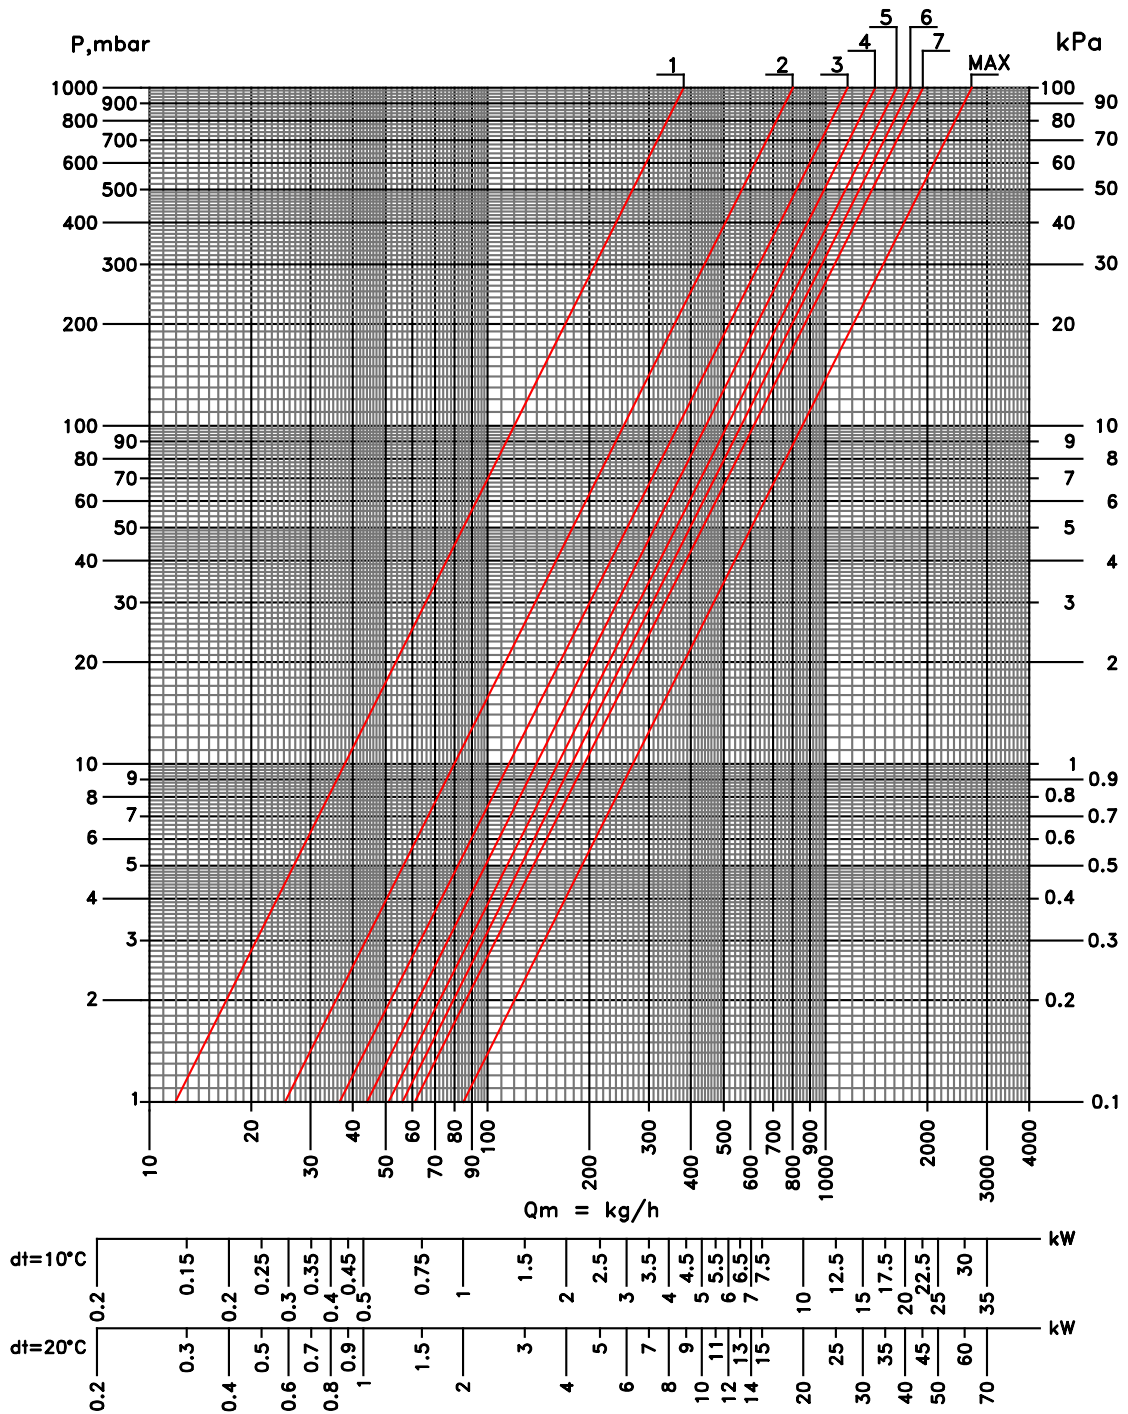

Angled thermostatic valve set

Colour Options: ● ○ ● ●

Connections:

Size	Colour	Product code
GZ 1/2" - Ø16x2, Ø15	Chrome	WRZTCG3-CR
GZ 1/2" - Ø16x2, Ø15	Satin	WRZTCG3-ST
GZ 1/2" - Ø16x2, Ø15	Black matt	WRZTCG3-CM
GZ 1/2" - Ø16x2, Ø15	Black gloss	WRZTCG3-CM

Angled thermostatic valve set

Angled thermostatic valve set

CYLINDER PREREGOLAZIONE / PRESETTING
SQUADRA / ANGLED DN15 1/2"

set-point	1	2	3	4	5	6	7	MAX
Kv	0,38	0,80	1,16	1,40	1,62	1,78	1,94	2,70