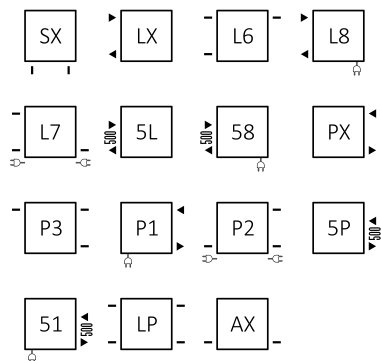

Angled thermostatic valve set

Colour Options: ● ○ ● ●

Connections:

Size	Colour	Product code
GZ 1/2" - Ø16x2, Ø15	Chrome	WRZTCG3-CR
GZ 1/2" - Ø16x2, Ø15	Satin	WRZTCG3-ST
GZ 1/2" - Ø16x2, Ø15	Black matt	WRZTCG3-CM
GZ 1/2" - Ø16x2, Ø15	Black gloss	WRZTCG3-CM

Angled thermostatic valve set

Angled thermostatic valve set

CYLINDER PREREGOLAZIONE / PRESETTING
SQUADRA / ANGLED DN15 1/2"

set-point	1	2	3	4	5	6	7	MAX
Kv	0,38	0,80	1,16	1,40	1,62	1,78	1,94	2,70