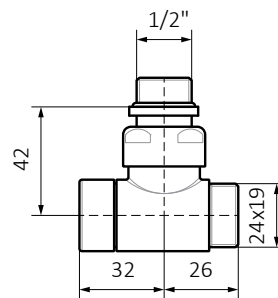

Angled thermostatic valve set

Colour Options: ● ○ ● ●

Connections:

Size	Colour	Product code
GZ 1/2" - Ø16x2, Ø15	Chrome	WRZTCG3-CR
GZ 1/2" - Ø16x2, Ø15	Satin	WRZTCG3-ST
GZ 1/2" - Ø16x2, Ø15	Black matt	WRZTCG3-CM
GZ 1/2" - Ø16x2, Ø15	Black gloss	WRZTCG3-CM

Angled thermostatic valve set

Angled thermostatic valve set

CYLINDER PREREGOLAZIONE / PRESETTING
SQUADRA / ANGLED DN15 1/2"

set-point	1	2	3	4	5	6	7	MAX
Kv	0,38	0,80	1,16	1,40	1,62	1,78	1,94	2,70