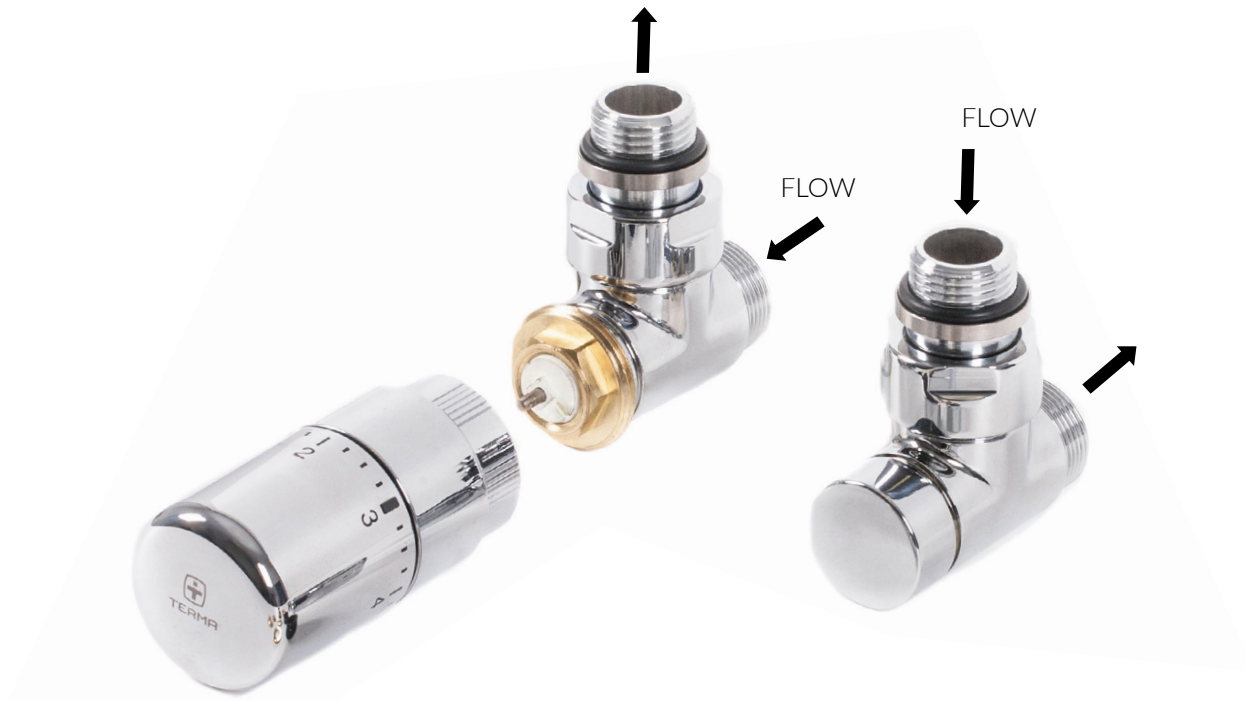

Angled thermostatic valve set

Colour Options: ● ○ ● ●

Connections:

Size	Colour	Product code
GZ 1/2" - Ø16x2, Ø15	Chrome	WRZTCG3-CR
GZ 1/2" - Ø16x2, Ø15	Satin	WRZTCG3-ST
GZ 1/2" - Ø16x2, Ø15	Black matt	WRZTCG3-CM
GZ 1/2" - Ø16x2, Ø15	Black gloss	WRZTCG3-CM

Angled thermostatic valve set

Angled thermostatic valve set

CYLINDER PREREGOLAZIONE / PRESETTING
SQUADRA / ANGLED DN15 1/2"

set-point	1	2	3	4	5	6	7	MAX
Kv	0,38	0,80	1,16	1,40	1,62	1,78	1,94	2,70