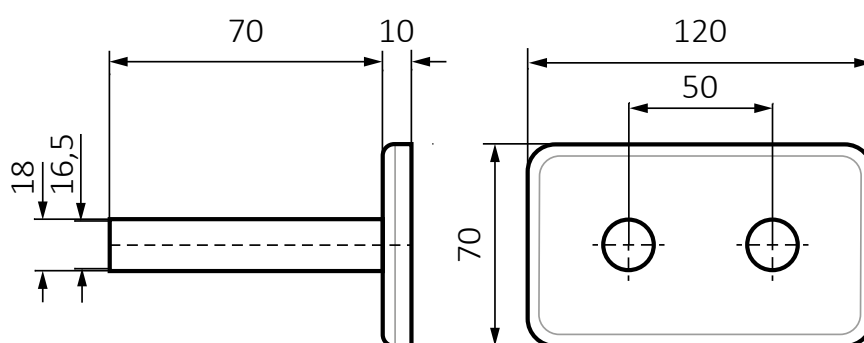

# Integrated pipe masking set

Colour Options: ○ ○ ○ ● ●

Position	Colour	Product code
50 mm	Chrome	TGPCR002
50 mm	Satin	TGPST003
50 mm	White	TGPBI005
50 mm	Black matt	TGPCM002
50 mm	Black gloss	TGPCZ002