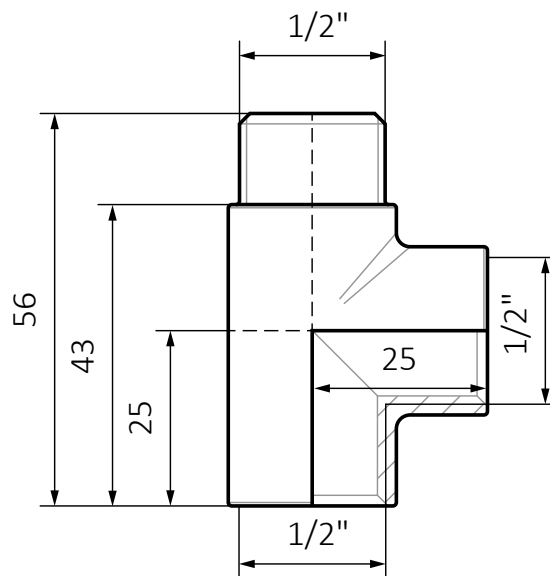

T-piece

Colour Options: ○ ○ ○ ● ●

Size	Colour	Product code
GZ 1/2" - GW 1/2" - GW 1/2"	White	WRT1C2 916
GZ 1/2" - GW 1/2" - GW 1/2"	Chrome	WRT1C2 CRO
GZ 1/2" - GW 1/2" - GW 1/2"	Satin	WRT1C2 SMA
GZ 1/2" - GW 1/2" - GW 1/2"	Black matt	WRT1C2 9M5
GZ 1/2" - GW 1/2" - GW 1/2"	Black gloss	WRT1C2 9P5