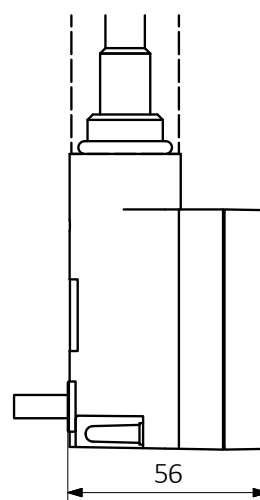

SKT 1

L [mm]	165	220	260	350	350	465	600	670
Power [w]	100	200	300	400	500	600	800	1000