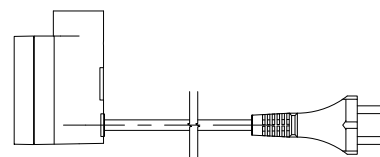

Straight cable with plug