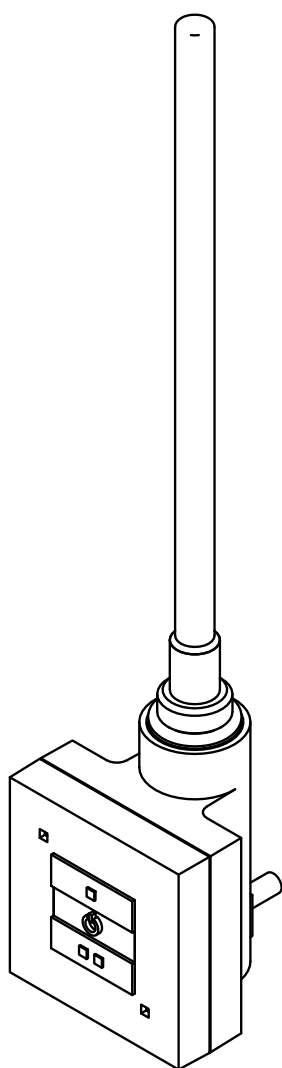

SKT 1

L [mm]	165	220	260	350	350	465	600	670
Power [w]	100	200	300	400	500	600	800	1000