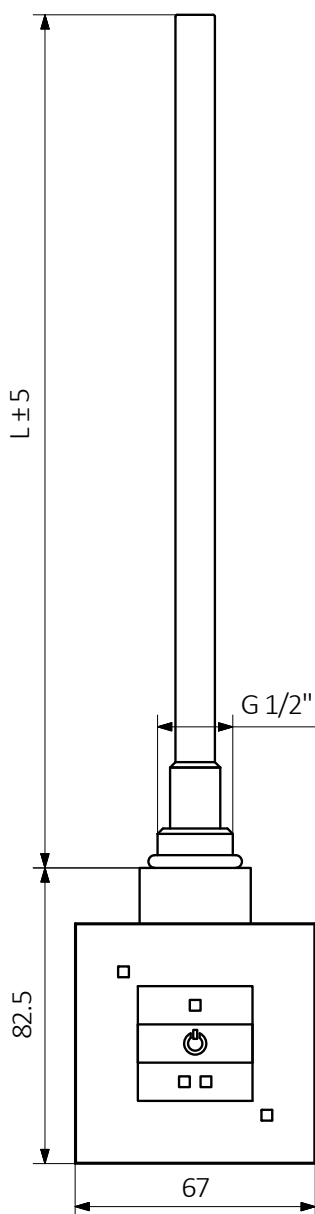

Design

The design makes use of large buttons and an ergonomic keyboard. A version with a screw connection and a cable masking cover is available.

Colour

Available colours: white, silver, chrome and black. The heating element is also offered in any RAL colour and Terma special colours (including brass and gold), subject to a minimum order of 100 pcs per colour.

Specifications:

Power supply: 230 V / 50 Hz

Heating element: Terma Split 2

Device protection class: Class II

Radiator connection: G 1/2"

Ingress protection [IP]: IPx4

Configurations table:

Example of product code: **WE**^{Model code} **SK1**^{Packaging code} **K**^{Colour or finish code} **SMA**^{Cable type and plug code} **F**

Code elements highlighted in colour

SKT 1

Model	Power [W]	Packaging	Colour	Cable Type
WE SK1 SKT 1	–	controller only	K Box	W Straight cable with plug
			916 White	P Straight cable without plug
			SMA Silver	F Straight cable without plug; Fil Pilote connection
			CRO Chrome	
			905 Black	

SKT 1

Straight cable with plug

Straight cable without plug

Straight cable without plug; Fil Pilote connection

Without cable; screw connection

L [mm]	165	220	260	350	350	465	600	670
Power [w]	100	200	300	400	500	600	800	1000