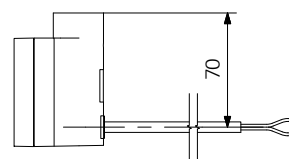

TS2 — Heating element (class II)

Model	Power [W]	Packaging	Colour	Split connector
WE TS2 Terma Split	01 100	K Box	--- n/a	E Class II split connector
	02 200			
	03 300			
	04 400			
	05 500			
	06 600			
	08 800			
	10 1000			

SKT 1

Straight cable with plug

Straight cable without plug

Straight cable without plug; Fil Pilote connection

Without cable; screw connection

L [mm]	165	220	260	350	350	465	600	670
Power [w]	100	200	300	400	500	600	800	1000