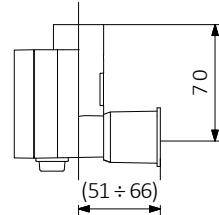

SKT 1

Straight cable with plug

Straight cable without plug

Straight cable without plug; Fil Pilote connection

Without cable; screw connection

L [mm]	165	220	260	350	350	465	600	670
Power [w]	100	200	300	400	500	600	800	1000