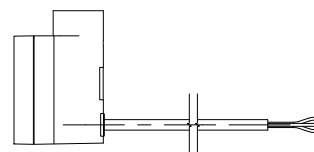

SKT 1

Straight cable with plug

Straight cable without plug

Straight cable without plug; Fil Pilote connection

Without cable; screw connection

L [mm]	165	220	260	350	350	465	600	670
Power [w]	100	200	300	400	500	600	800	1000